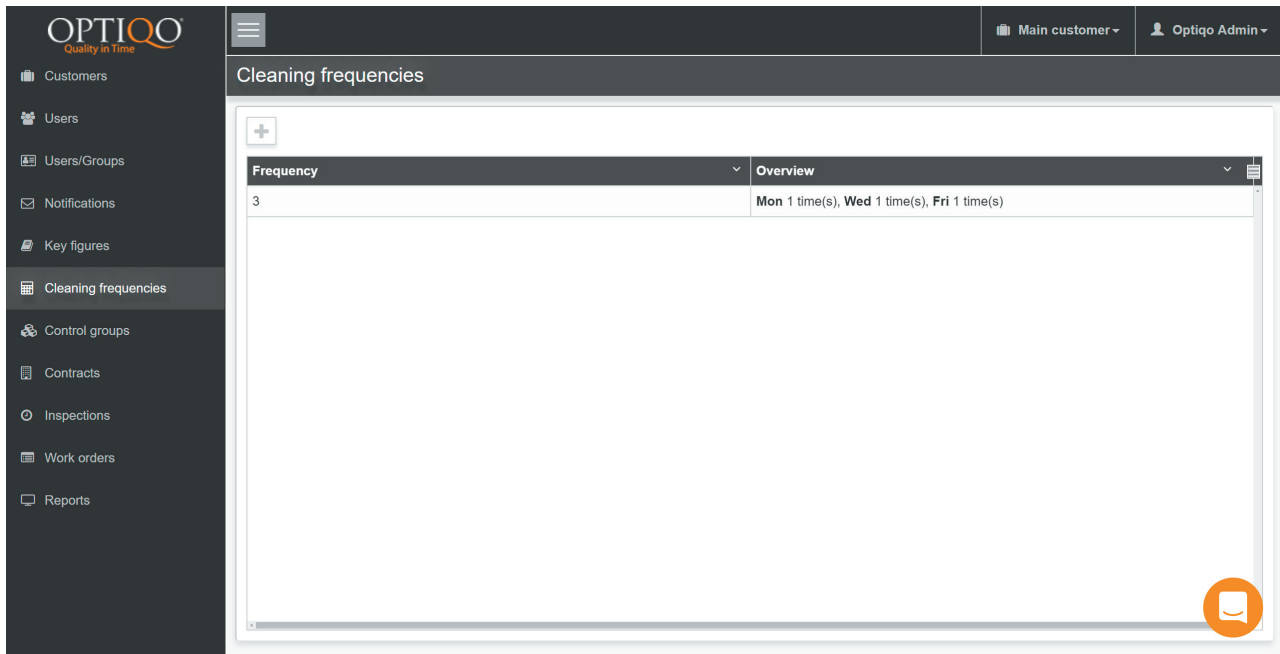

## Cleaning frequency

On this tab you can add, edit and delete cleaning frequencies. Cleaning frequencies will decide how often users can and should use nfc-stickers.

When adding cleaning frequencies you can choose between all days and particular days during weeks. You can also switch between month, quarter and year.