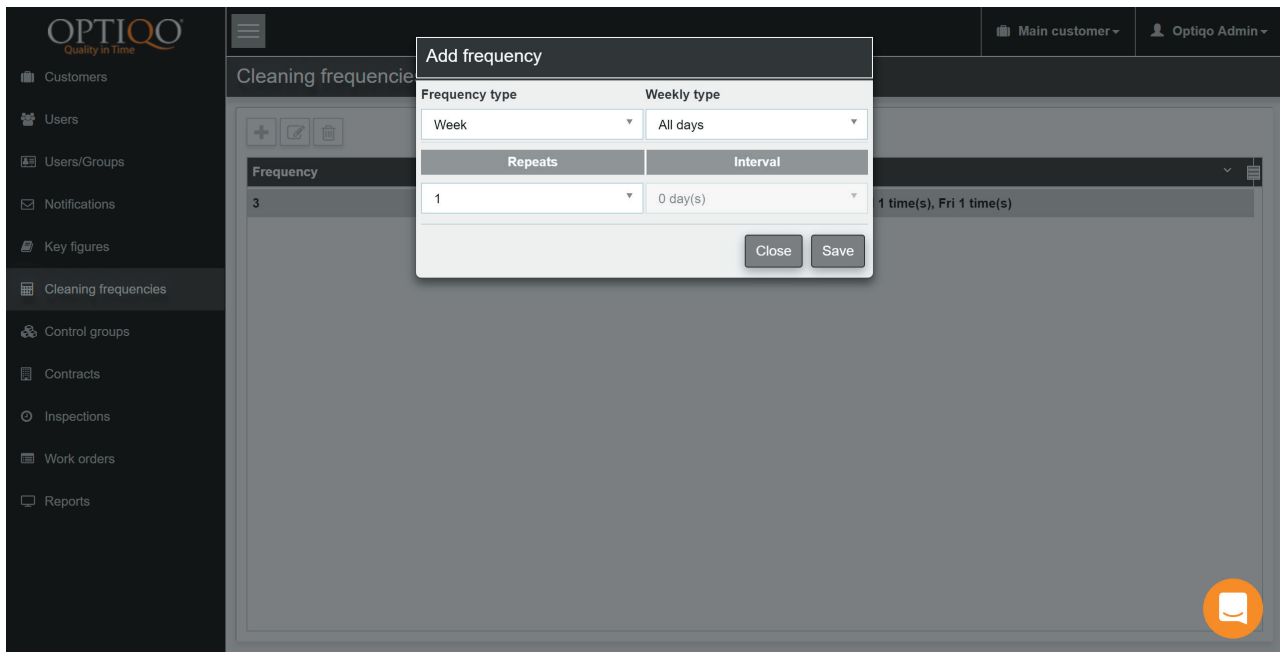

## Cleaning frequency

On this tab you can add, edit and delete cleaning frequencies. Cleaning frequencies will decide how often users can and should use nfc-stickers.

When adding cleaning frequencies you can choose between all days and particular days during weeks. You can also switch between month, quarter and year.